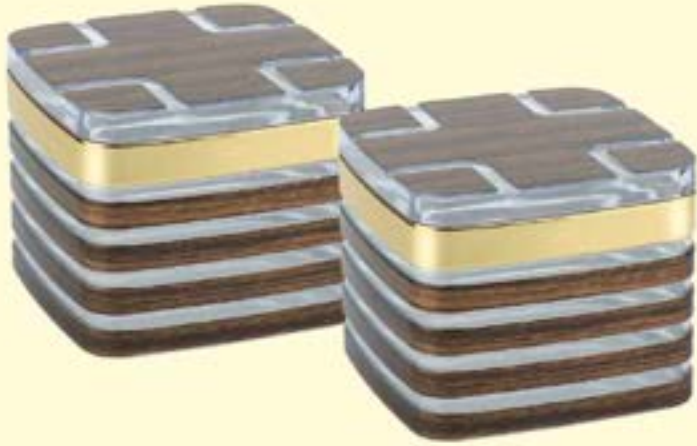

# AIR-TIGHT JARS

Leaf Small  
1 Pc. / 2 pcs.

Palm Small  
1 Pc. / 2 pcs.

Symphony Medium  
1pc. & 2 pcs.

Small symphony  
1 pc. & 2 pcs.

# AIR-TIGHT JARS

Silky  
1pc. & 2 pcs.

Selina  
1pc. & 2 pcs.

Sandalwood  
1pc. & 2 pcs.

# AIR-TIGHT JARS

Turkishwood  
1pc. & 2 pcs.

Marvel  
1pc. & 2 pcs.

Marbello  
1pc. & 2 pcs.

Lunch Box

Super Fresh & Lock  
600 Plain

## Super Fresh & Lock

Super Fresh & Lock  
600 Plain

Super Fresh & Lock  
900 Plain

Super Fresh & Lock  
900 Deluxe

Super Fresh & Lock  
1200 Deluxe